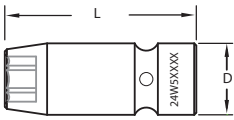

eCoDrive™ Hex, Deep, Sliding Magnet 6-Point Sockets for Pulse Tools

3/8" Drive	Length		Diameter		Part Number	Socket With Sleeve	Separate Sleeve	Dowel Pin	External O-Ring
	Size (mm)	mm	in	mm					
8	59.44	2.34	19.81	0.78	24W500105	24W510081	24W520006	24R501280	24R501270
10	59.44	2.34	19.81	0.78	24W500106	24W510082			
12	59.44	2.34	19.81	0.78	24W500082	24W510058			
13	59.44	2.34	19.81	0.78	24W500083	24W510059			
14	68.58	2.70	25.15	0.99	24W500255	Contact Us	24W520007	24R501281	24R501271
15	68.58	2.70	25.15	0.99	24W500123	24W510099			
16	68.58	2.70	25.15	0.99	24W500126	24W510102			
17	68.58	2.70	25.15	0.99	24W500129	24W510105			
18	74.17	2.92	28.35	1.12	24W500132	24W510108	24W520008	24R501284	24R501272
19	74.17	2.92	28.35	1.12	24W500135	24W510111			

1/2" Drive	Length		Diameter		Part Number	Socket With Sleeve	Separate Sleeve	Dowel Pin	External O-Ring
	Size (mm)	mm	in	mm					
13	68.58	2.70	25.15	0.99	24W500088	24W510064	24W520022	24R501283	24R501271
14	68.58	2.70	25.15	0.99	24W500137	24W510113			
15	68.58	2.70	25.15	0.99	24W500089	24W510065			
16	68.58	2.70	25.15	0.99	24W500090	24W510066	24W520023	24R501279	24R501276
17	74.17	2.92	28.35	1.12	24W500091	24W510067			
18	74.17	2.92	28.35	1.12	24W500092	24W510068			
19	74.17	2.92	28.35	1.12	24W500093	24W510069	24W520024	24R501285	24R501272
20	82.55	3.25	32.97	1.30	24W500094	24W510070			
21	82.55	3.25	32.97	1.30	24W500095	24W510071			
22	82.55	3.25	32.97	1.30	24W500096	24W510072			