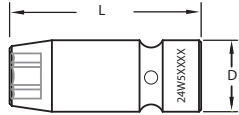

eCoDrive™ 12-Point, Deep, Sliding Magnet, Sockets for Pulse Tools

3/8" Drive	Length		Diameter		Part Number	Socket With Sleeve	Separate Sleeve	Dowel Pin	External O-Ring
	Size (mm)	mm	in	mm					
8	59.44	2.34	19.81	0.78	24W500380	Contact Us for more info	24W520006	24R501280	24R501270
10	59.44	2.34	19.81	0.78	24W500381				
12	59.44	2.34	19.81	0.78	24W500382				
13	59.44	2.34	19.81	0.78	24W500385		24W520007	24R501281	24R501271
14	68.58	2.70	25.15	0.99	24W500398				
15	68.58	2.70	25.15	0.99	24W500399				
16	68.58	2.70	25.15	0.99	24W500390		24W520008	24R501284	24R501272
17	68.58	2.70	25.15	0.99	24W500391				
18	74.17	2.92	28.35	1.12	24W500392				
19	74.17	2.92	28.35	1.12	24W500393				

1/2" Drive	Length		Diameter		Part Number	Socket With Sleeve	Separate Sleeve	Dowel Pin	External O-Ring
	Size (mm)	mm	in	mm					
13	68.58	2.70	25.15	0.99	24W500259	Contact Us for more info	24W520022	24R501283	24R501271
14	68.58	2.70	25.15	0.99	24W500394				
15	68.58	2.70	25.15	0.99	24W500395				
16	68.58	2.70	25.15	0.99	24W500396		24W520023	24R501279	24R501276
17	74.17	2.92	28.35	1.12	24W500397				
18	74.17	2.92	28.35	1.12	24W500400				
19	74.17	2.92	28.35	1.12	24W500401		24W520024	24R501285	24R501272
20	82.55	3.25	32.97	1.30	24W500402				
21	82.55	3.25	32.97	1.30	24W500403				
22	82.55	3.25	32.97	1.30	24W500404				